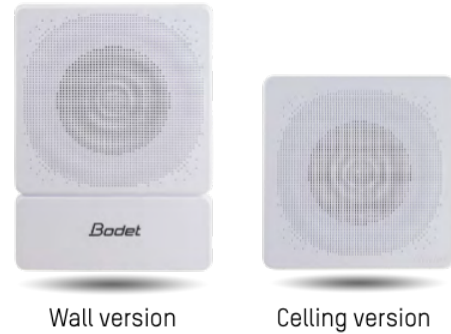

DESCRIPTION

- Sounder (for indoor) bells, melodies, voice calls and SEP* alarms.
- 3 operating modes:
 - Broadcast of melodies stored in the product. Control by Sigma master clock (the Ethernet network) or by manual command from the control box (ex: SEP alarm).
 - Voice calls: from microphone or sent from the computer.
 - Broadcast of streaming audio and/or music from the computer.
- The adjustment of the sound level is accomplished via the embedded web server (for all broadcasts).

*SEP: Safety Emergency Procedures.

STANDARDS

- Applicable standards: EN 60950 - EN 55022 - EN 55024 - EN 62311.

TECHNICAL FEATURES

- **Test**..... 1 button.
- **Power supply indicator**..... - Led ON (green) = device powered on: 
 - Led OFF = no power: 
- **Network indicator**..... - Led flashing green quickly = connection to the network in progress: 
 - Led flashing green slowly = device connected to the network: 
 - Led flashing red slowly = loss of network connection or failure to connect to the network: 
- **Audio files format**..... MP3.
- **Loudspeaker**..... 7 W.
- **Adjustable sound level**..... 90 db maximum [1 meter].
- **Supervision**..... SNMP v1 and v2c.

MECHANICAL FEATURES

- **Construction**..... White ABS casing M3 (IP31,IK07).
- **Operating temperature range**..... 0° to +50°C.

WALL VERSION

- **Dimensions of product**..... H230 x L163 x D80/50 mm.
- **Dimensions of mounting pattern**..... H168 x L90 mm.
- **Weight**..... 680 g.

CEILING VERSION

- **Dimensions of product**..... H174.8 x L174.8 x D67mm.
- **Dimensions of mounting pattern**..... Ø160 mm.
- **Weight**..... 608 g.

ELECTRICAL FEATURES

- **Power supply**..... PoE (Power over Ethernet).
- **Consumption max (Boost deactivated)**..... 13 W.
 - Default melodies and general call: 10W.