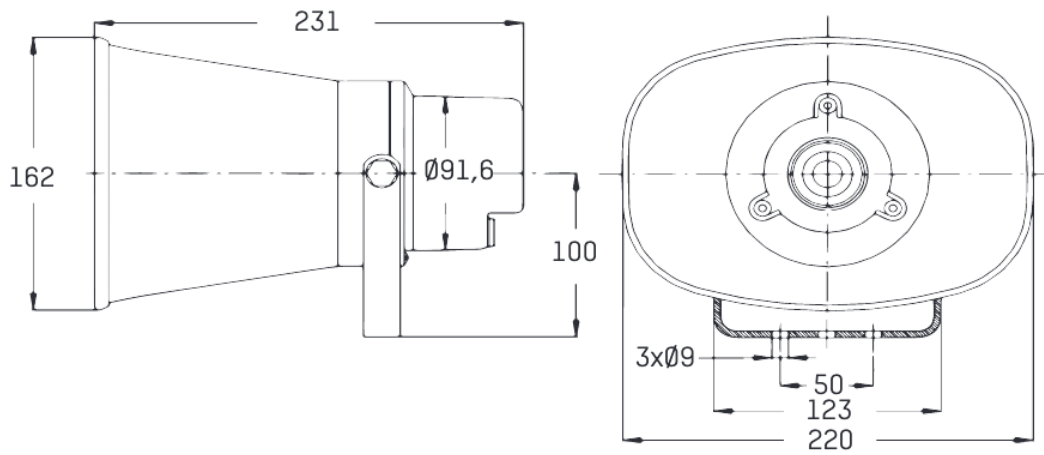

OUTDOOR SOUNDER

Dimensions in mm

Bodet

Non contractual document. © 2017, Bodet SA. All rights reserved.

>> www.bodet-time.com <<