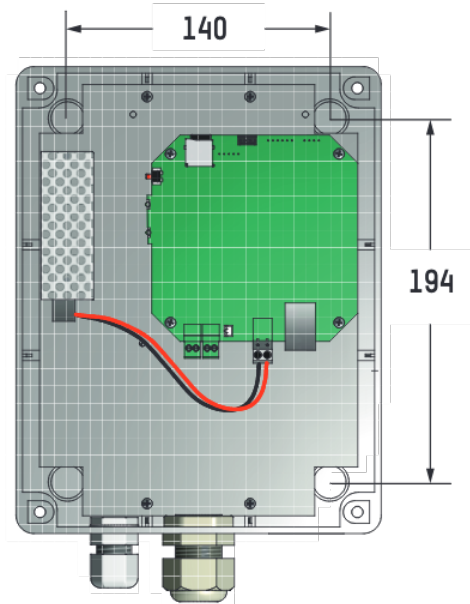

OUTDOOR SOUNDER

Dimensions in mm

Bodet

Non contractual document. © 2017, Bodet SA. All rights reserved.

>> www.bodet-time.com <<