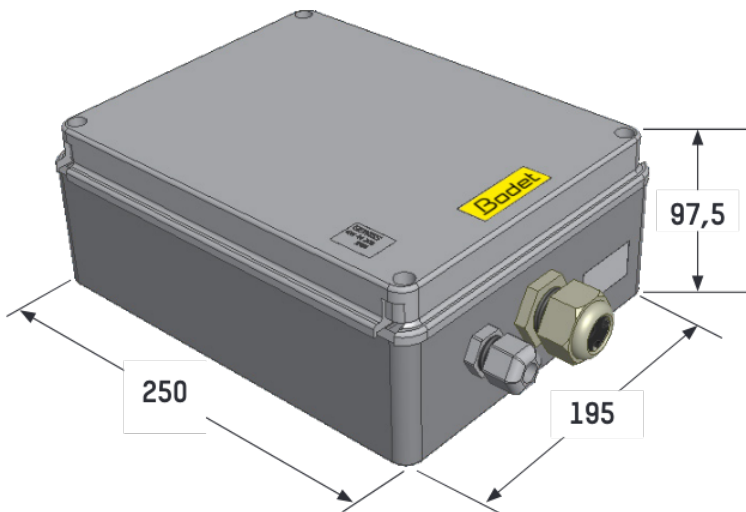

OUTDOOR SOUNDER

Dimensions in mm

Bodet

Non contractual document. © 2017, Bodet SA. All rights reserved.

>> www.bodet-time.com <<